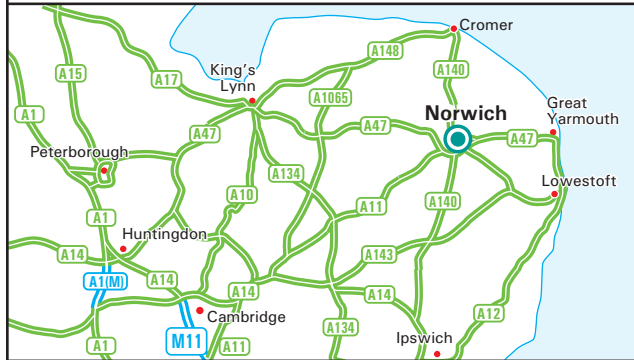

**From A47 Eastbound** 🚗

- Leave the A47 (Norwich Southern By-pass) at the junction with the A1042, east of Norwich.
- Join the A1042 (Yarmouth Road) following signs for the City Centre.
- Turn right at the next roundabout into St Andrews Business Park, and take the first left into Central Avenue.
- We are situated just after the first right turn on the right hand side.

**From A47 Westbound** 🚗

- Leave the A47 (Norwich Southern By-pass) at the junction with the A1042, east of Norwich.
- Join the A1042 (Yarmouth Road) following signs for the City Centre.
- At the roundabout, take the second exit, passing over the A47.
- At the next roundabout, take the A1042 (Yarmouth Road) exit, following signs for the City Centre.
- Turn right at the next roundabout into St Andrews Business Park, and take the first left into Central Avenue.
- We are situated just after the first right turn on the right hand side.